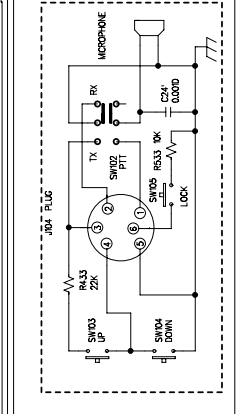

REV. NO.	DATE:
1	
2	
3	
4	
5	
6	

COMPANY:	THAI RADIO COMPANY
TITLE:	ALAN78P MULTI 4W SMT
DATE:	
DRWR:	
CHECKED:	
DATE:	
QUALITY CONTROL:	
DATE:	
RELEASED:	
DATE:	
SCALE:	

DATE:	
DRWR:	
CHECKED:	
DATE:	
QUALITY CONTROL:	
DATE:	
RELEASED:	
DATE:	
SCALE:	